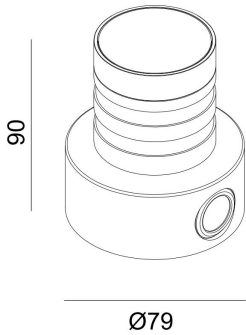

**BS3159**

**IP67 1Watt DC24V Trimless Embeded Up Light**

**Description**

24V constant voltage dimming;  
Trimless design;  
Ultra low UGR;  
Froest Glass

**Finish**

Black/White

**Material**

Aluminium,  
Stainless steel 316

80mm  
5-25mm

**TECHNICAL CHARACTERISTICS**

**Light source**

Light source: Luminus CXM-6  
Input: 24V constant voltage  
Output (W): 1watt  
Total power consumption (W): 1Watt  
Color temperature: 2700K/3000K/4000K  
CRI: 90  
Photobiological risk: RG1  
Real Lumen: 30  
Qty Leds: 1  
Lm/Real W: 30  
Life Time: 50.000h L90B20  
MacAdam steps: 3  
UGR: <9